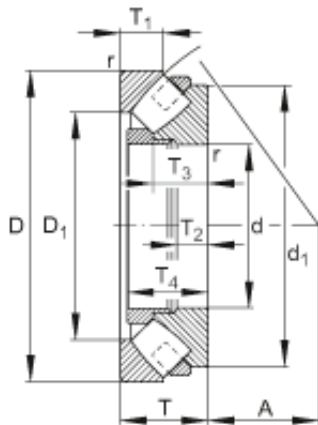

COOPER BEARING LIMITED

FAG 29248-E1-MB Roller Bearings

Bearing No. 29248-E1-MB

29248-E1-MB Bearing 2D drawings and 3D CAD models

Size	240x340x60 mm
Bore Diameter	240 mm
Outer Diameter	340 mm
Width	60 mm
d	240 mm
D	340 mm
T	60 mm
A	130 mm
D ₁	283 mm
D _{a max}	311 mm
D _{b min}	344 mm
d ₁	320 mm
d _{a min}	290 mm
d _{b max}	250 mm
r _{a max}	2 mm
r _{min}	2,1 mm
T ₁	30 mm
T ₂	22 mm
T ₃	37 mm
T ₄	57 mm
m	16,9 kg / Weight
C _a	1010000 N / Dynamic load rating (axial)
C _{0a}	4150000 N / Static load rating (axial)